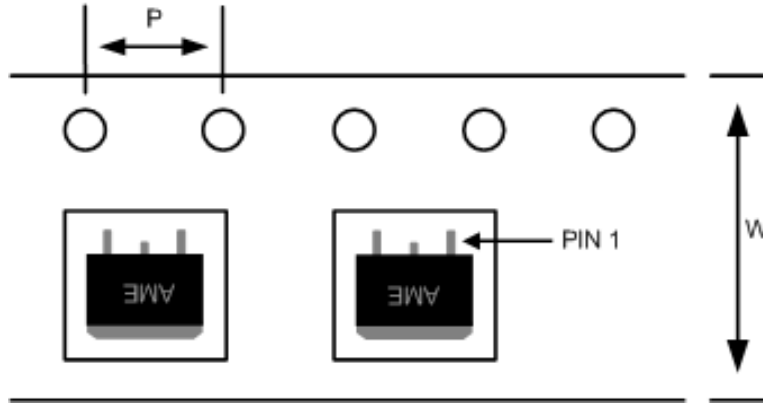

TO-263-2

Carrier Tape, Number of Components Per Reel and Reel Size

Package	Carrier Width (W)	Pitch (P)	Part Per Full Reel	Reel Size
TO-263-2	24.0±0.1 mm	4.0±0.1 mm	800pcs	330±1 mm